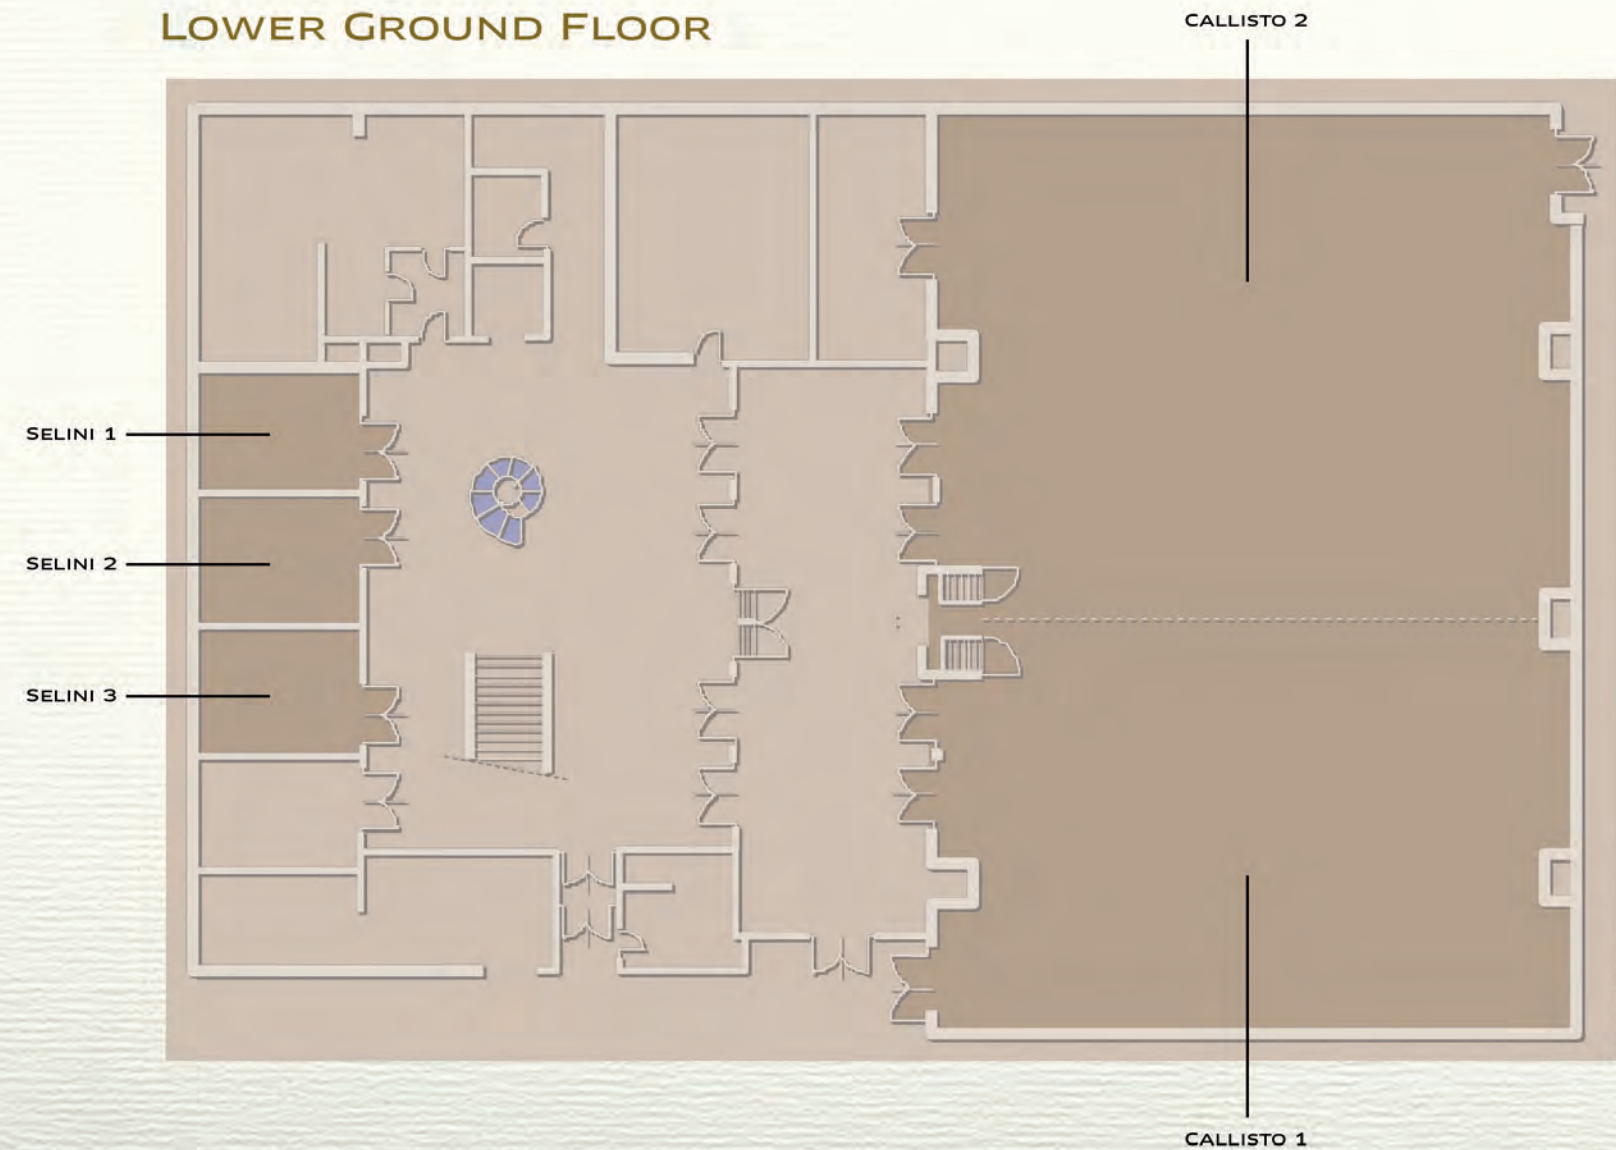

The Swimming pool

MEETING ROOM LAYOUTS AND CAPACITIES

GROUND FLOOR

ROOM NAME	ARRANGEMENT						DIMENSIONS		
	THEATRE	CLASSROOM	BANQUET	BOARDROOM	U-SHAPE	COCKTAIL	SPACE M ²	LENGTH WIDTH M	HEIGHT M
LOWER GROUND FLOOR									
CALLISTO 1	220	120	144/180	75	54	220	280	14,00/20,00	3,50-4,00
CALLISTO 2	310	160	176/220	85	60	280	320	16,00/20,20	3,50-4,00
CALLISTO 1+2	600	340	330/400	100	90	600	600	30,00/20,00	3,50-4,00
SELINI 1	16	9	-	12	9	-	20	5,00/4,00	2,50
SELINI 2	16	9	-	12	9	-	20	5,00/4,00	2,50
SELINI 3	16	9	-	12	9	-	20	5,00/4,00	2,50
GROUND FLOOR									
SIRIUS	-	-	-	15(+15)	-	-	96	8,00/12,00	2,80
VEGA	50	30-40	40	30	22	60	80	8,50/9,50	2,80
ORION	40	20	30	22	17	50	70	8,40/8,40	2,80
CASSIOPEIA	22	12	20	19	15	30	40	8,00/5,00	2,80
POLLUX	16	9	-	12	9	-	20	5,00/4,00	2,80

LOWER GROUND FLOOR

SOFITEL
LUXURY HOTELS

SOFITEL ATHENS AIRPORT

INSPIREDMEETINGS™

10 MEETING ROOMS
INCLUDING
1 EXECUTIVE BOARDROOM
1 BALLROOM

BUSINESS CENTER / BUSINESS LOUNGE
CLUB MILLÉSIME

345 GUEST ROOMS
INCLUDING
13 SUITES