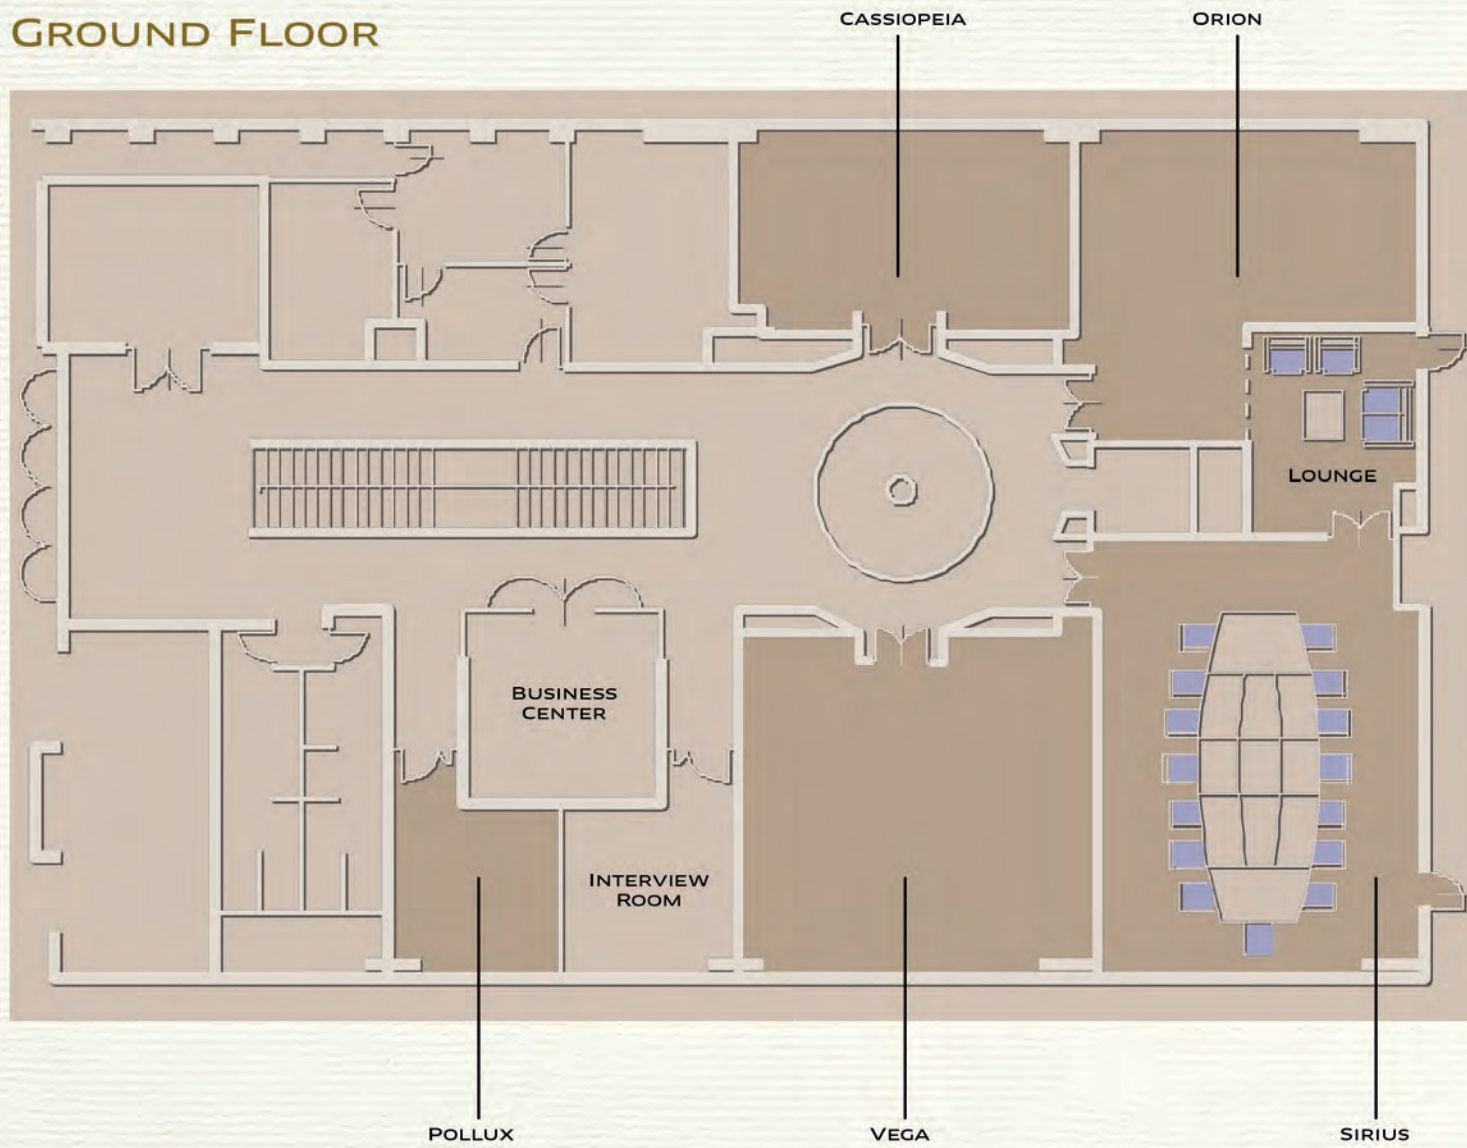

The Swimming pool

MEETING ROOM LAYOUTS AND CAPACITIES

GROUND FLOOR

ROOM NAME	ARRANGEMENT						DIMENSIONS		
	THEATRE	CLASSROOM	BANQUET	BOARDROOM	U-SHAPE	COCKTAIL	SPACE M ²	LENGTH WIDTH M	HEIGHT M
LOWER GROUND FLOOR									
CALLISTO 1	220	120	144/180	75	54	220	280	14,00/20,00	3,50-4,00
CALLISTO 2	310	160	176/220	85	60	280	320	16,00/20,20	3,50-4,00
CALLISTO 1+2	600	340	330/400	100	90	600	600	30,00/20,00	3,50-4,00
SELINI 1	16	9	-	12	9	-	20	5,00/4,00	2,50
SELINI 2	16	9	-	12	9	-	20	5,00/4,00	2,50
SELINI 3	16	9	-	12	9	-	20	5,00/4,00	2,50
GROUND FLOOR									
SIRIUS	-	-	-	15(+15)	-	-	96	8,00/12,00	2,80
VEGA	50	30-40	40	30	22	60	80	8,50/9,50	2,80
ORION	40	20	30	22	17	50	70	8,40/8,40	2,80
CASSIOPEIA	22	12	20	19	15	30	40	8,00/5,00	2,80
POLLUX	16	9	-	12	9	-	20	5,00/4,00	2,80